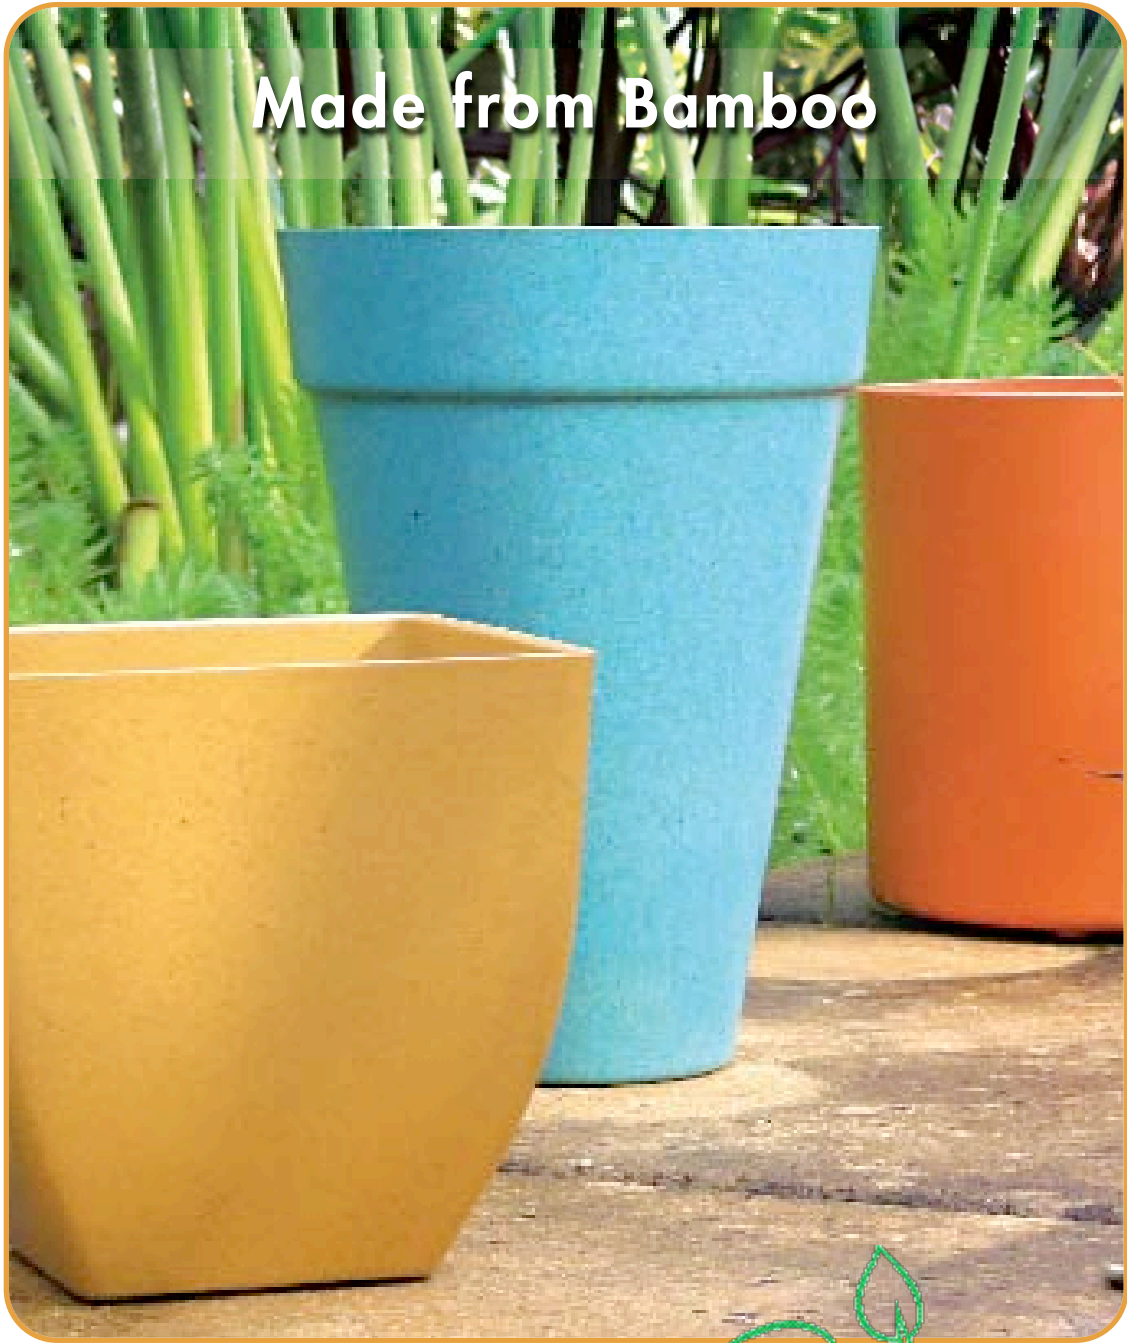

enviro

COLLECTION™

Made from Bamboo

ecosource
HOME & GARDEN

enviro COLLECTION™

CLASSIC

	Style	Available Colors	Dimensions (W x H inches)	Case Count
	Classic	All	6.75 x 7 (L)	24
			5.75 x 5.5 (M)	24
			3.75 x 3.75 (S)	24
			5.5 x 8 (T)	24
	Tulip	Tradition Only	10 x 8 (L)	24
			9 x 7.5 (M)	24
			6.5 x 5.5 (S)	24
	Tapered Cube	All	5.5 x 5.5 x 6 (L)	24
			4.5 x 4.5 x 5 (M)	24
			3.25 x 3.25 x 3.5 (S)	24

Jade

Goldenrod

Green Tea

Cranberry

enviro COLLECTION™

Inspired to save the planet one container at a time.

The Enviro Collection is:

- Made from sustainable bamboo, natural starches and pigments
- Wood, petroleum and toxin free
- Designed to naturally decompose to nourish the earth
- Strong, lightweight and weather resistant
- An affordable, attractive alternative to typical plastic pots

Our wide array of styles and color options lets you tailor your choices to your particular market.

The Enviro Collection features **two lines**, Classic and Mod, each with multiple shapes that come in any combination of NINE gorgeous colors. Make it fun and whimsical or classic and traditional.